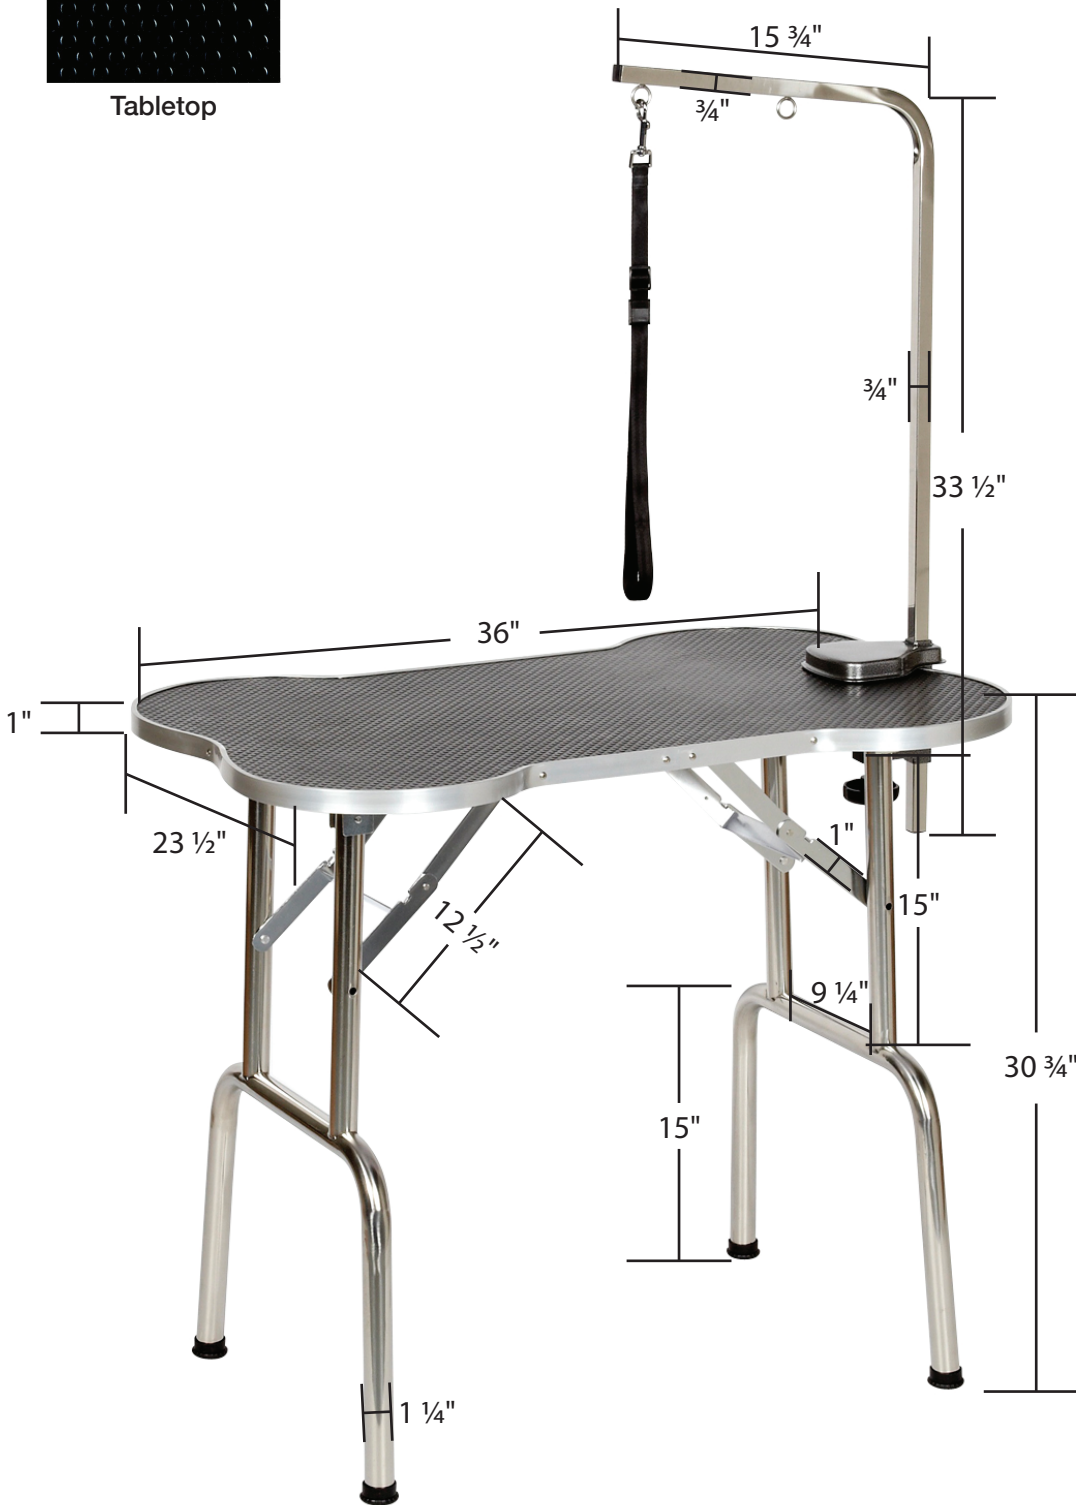

TP0126 36 17 Master Equipment Bone Shaped Folding Table 36In Black

Tabletop

- Accessories Included:**
- Grooming Arm with Clamp
 - 20" Grooming Loop Black
 - Leg Levelers (4)

- Materials & Color:**
- Table Legs: 18 gauge, 1.2mm thick type 304 stainless steel.
 - Tabletop: 3/4" MDF board covered in black rubber matting. Aluminum trim.
 - Grooming Arm: 19 gauge, 1.1mm thick type 304 stainless steel. Clamp is 18 gauge, 1.2mm thick iron with graphite powder-coated finish. Knobs are black polypropylene. Screws are galvanized iron.
 - Feet: Rubber.

- Other Features:**
- Weight Capacity: 220 lbs