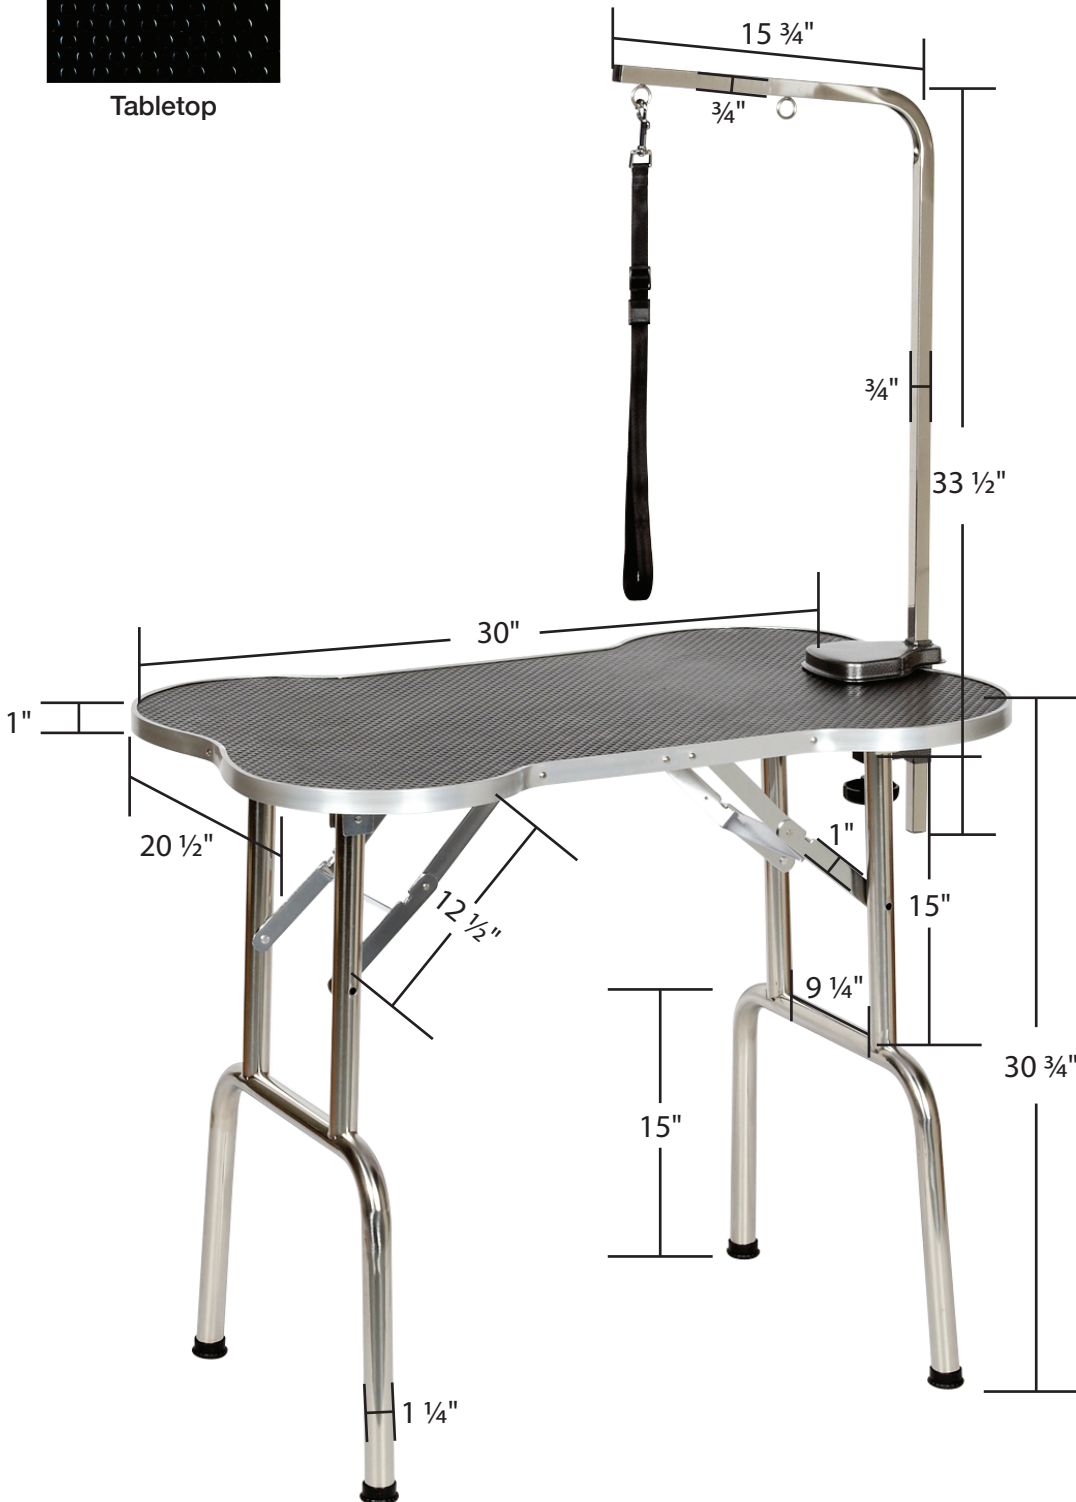

# TP0126 30 17 Master Equipment Bone Shaped Folding Table 30In Black

Tabletop

#### Accessories Included:

- Grooming Arm with Clamp
- 20" Grooming Loop Black
- Leg Levelers (4)

#### Materials & Color:

- Table Legs: 18 gauge, 1.2mm thick type 304 stainless steel.
- Tabletop: 3/4" MDF board covered in black rubber matting. Aluminum trim.
- Grooming Arm: 19 gauge, 1.1mm thick type 304 stainless steel. Clamp is 18 gauge, 1.2mm thick iron with graphite powder-coated finish. Knobs are black polypropylene. Screws are galvanized iron.
- Feet: Rubber.

#### Other Features:

- Weight Capacity: 220 lbs