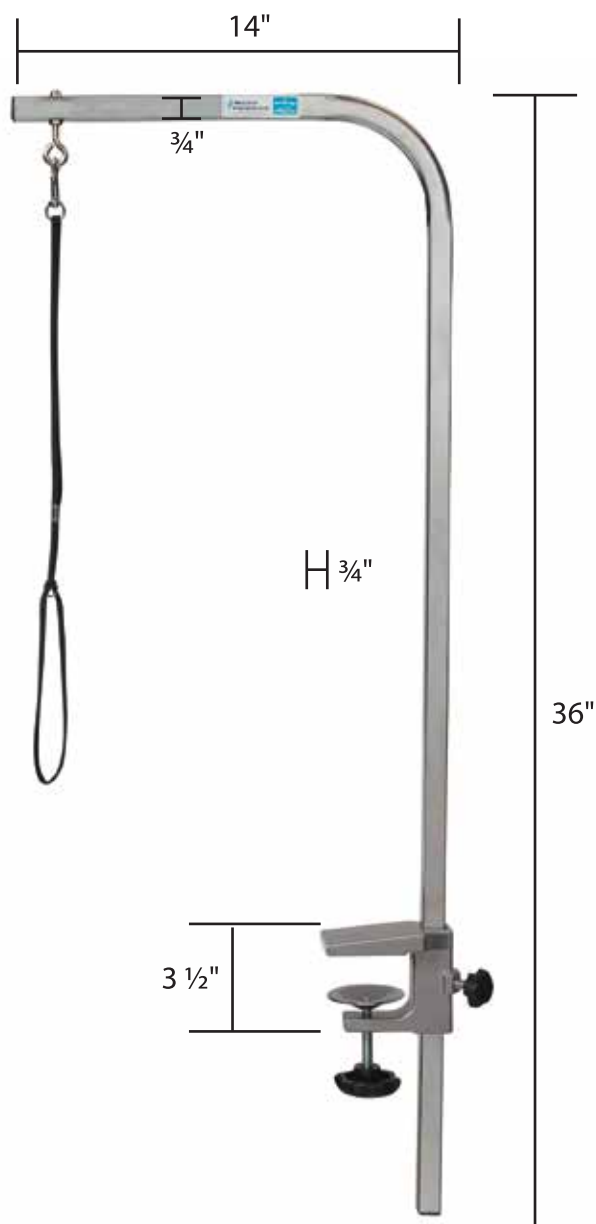

# TP162 36 • Master Equipment Grooming Arm w/Clamp

#### Accessories Included:

- 18" Grooming Loop Purple
- Grooming Arm Clamp

#### Materials & Color:

- Grooming Arm: 20 gauge, 0.9mm thick steel with purple powder-coated finish.
- Clamp is 25 gauge, 0.5mm thick aluminum with purple powder-coated finish.
- Knobs are black nylon PA66.
- Screws are nickel-plated steel.