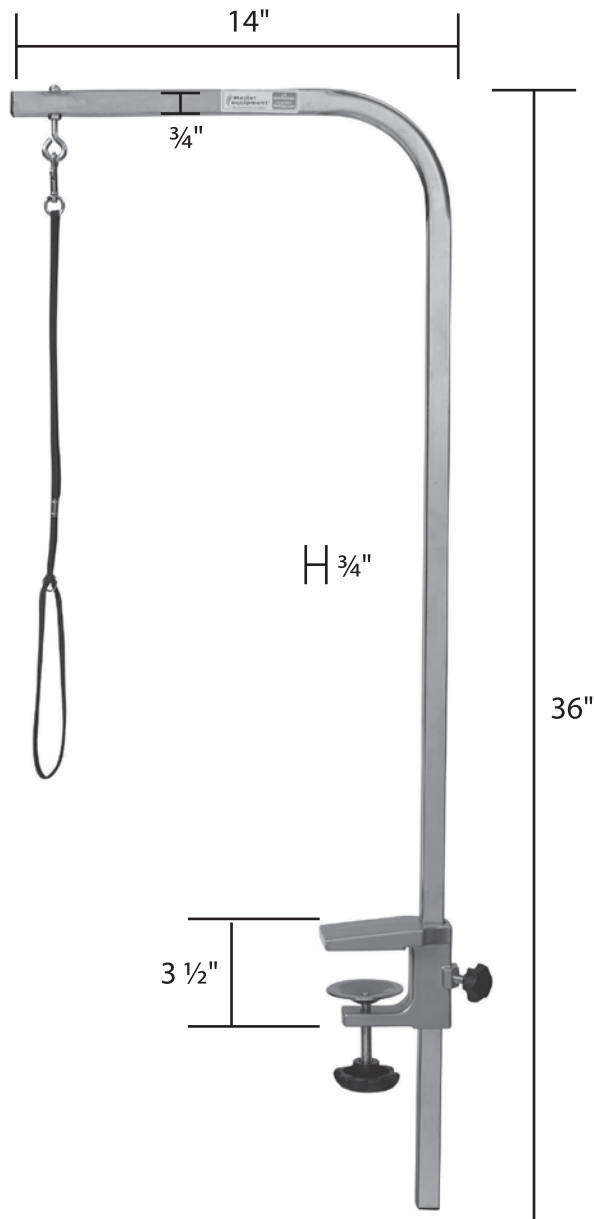

TP153 36 Master Equipment Grooming Arm with Clamp 36In

- Accessories Included:
- 18" Grooming Loop Black
 - Grooming Arm Clamp

- Materials & Color:
- Grooming Arm: 19 gauge, 1.0mm thick electrolyte steel. Clamp is 25 gauge, 0.5mm coated aluminum. Knobs are black nylon PA66. Screws are nickel-plated steel.