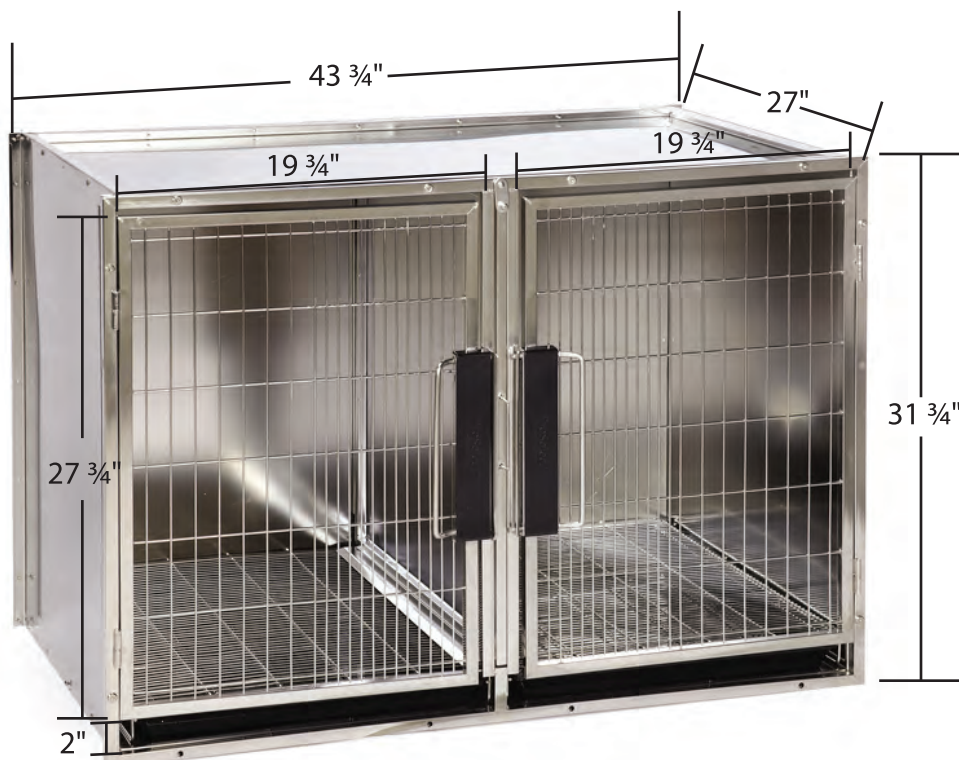

ZW1225 42 ProSelect Stainless Steel Modular Kennel Cage Large

Accessories Included:

- Floor Grate (2)
- Floor Tray (2)
- Card Holder

Materials & Color:

- Cage Frame: 22 gauge, 0.8mm thick type 304 stainless steel.
- Cage Bars: 22 gauge, 0.8mm type 304 stainless steel.
- Door Latch: 8mm thick type 304 stainless steel.
- Door Handle Cover: Black ABS Plastic.
- Floor Grate: Vertical bars are 7 gauge, 4.5mm thick type 304 stainless steel. Horizontal bars are 12 gauge, 2.6mm thick type 304 stainless steel.
- Floor Tray: Black ABS Plastic.
- Card Holder: Aluminum.

Wire Spacing:

- Door Panel: Horizontal Wire Spacing is 0.5", 4.0". Vertical Wire Spacing is 0.6", 0.5", 1.1".
- Floor Grate: Horizontal Wire Spacing is 3.75". Vertical Wire Spacing is 0.4".

Each Door Handle = 10"L x 1 3/4"W

Floor Grate

Floor Tray

Card Holder