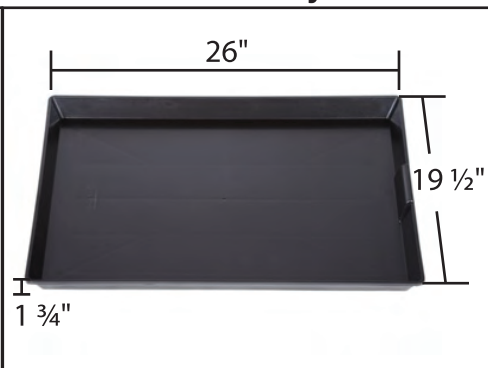

ZW1225 42 ProSelect Stainless Steel Modular Kennel Cage Large

Accessories Included:

- Floor Grate (2)
- Floor Tray (2)
- Card Holder

Materials & Color:

- Cage Frame: 22 gauge, 0.8mm thick type 304 stainless steel.
- Cage Bars: 22 gauge, 0.8mm type 304 stainless steel.
- Door Latch: 8mm thick type 304 stainless steel.
- Door Handle Cover: Black ABS Plastic.
- Floor Grate: Vertical bars are 7 gauge, 4.5mm thick type 304 stainless steel. Horizontal bars are 12 gauge, 2.6mm thick type 304 stainless steel.
- Floor Tray: Black ABS Plastic.
- Card Holder: Aluminum.

Wire Spacing:

- Door Panel: Horizontal Wire Spacing is 0.5", 4.0". Vertical Wire Spacing is 0.6", 0.5", 1.1".
- Floor Grate: Horizontal Wire Spacing is 3.75". Vertical Wire Spacing is 0.4".

Each Door Handle = 10"L x 1 3/4"W

Floor Tray