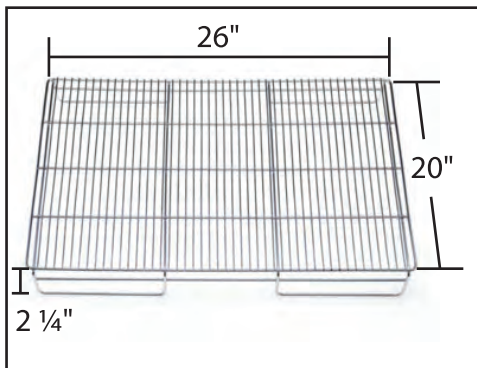

Each Door Handle = 10"L x 1 3/4"W

Floor Grate